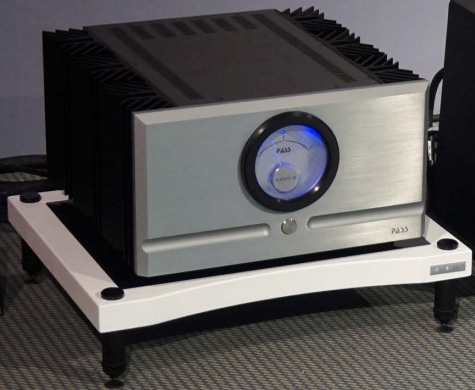

Line Level Preamp

INT-25

POWER INPUT1 INPUT2 INPUT3 MUTE

EGAN®  
*Truth in Sound.*

PASS

X600.8

PASS

D  
E  
N  
A  
L  
I